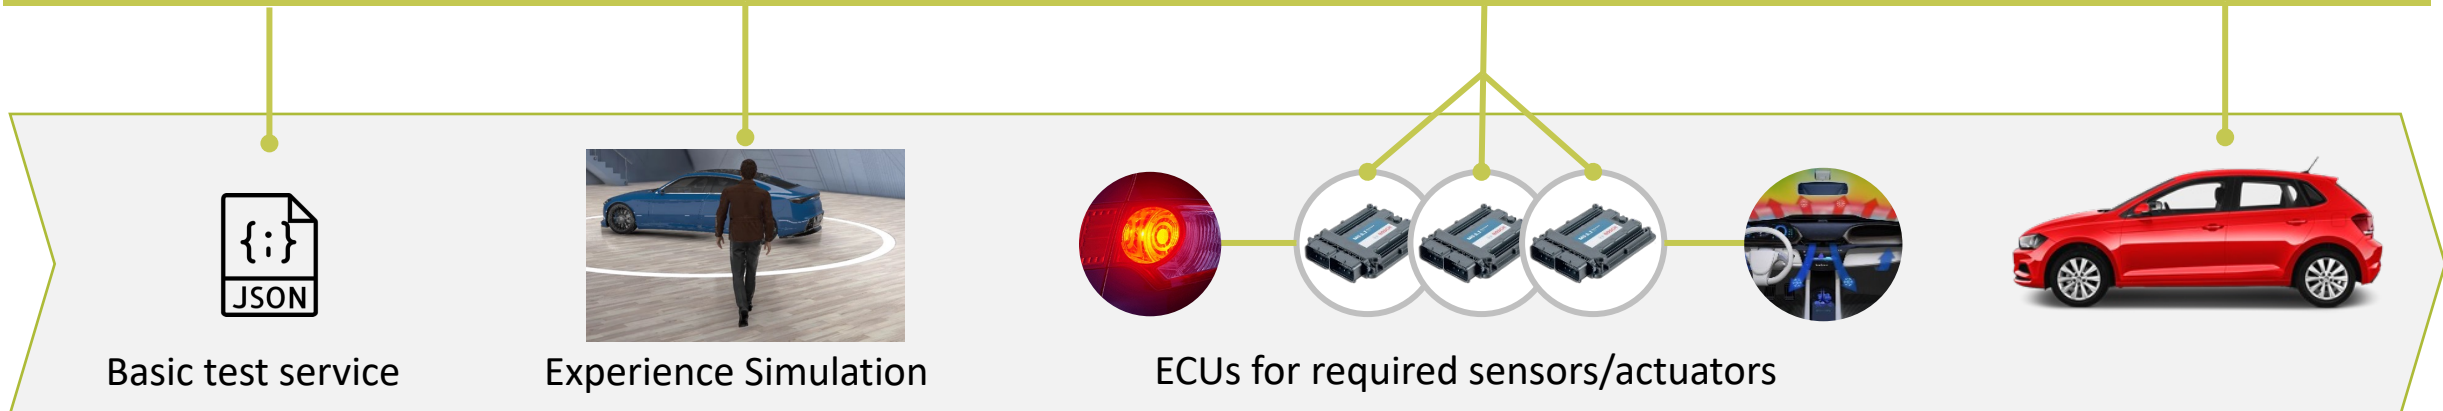

COVESA VSS & Eclipse KUKSA