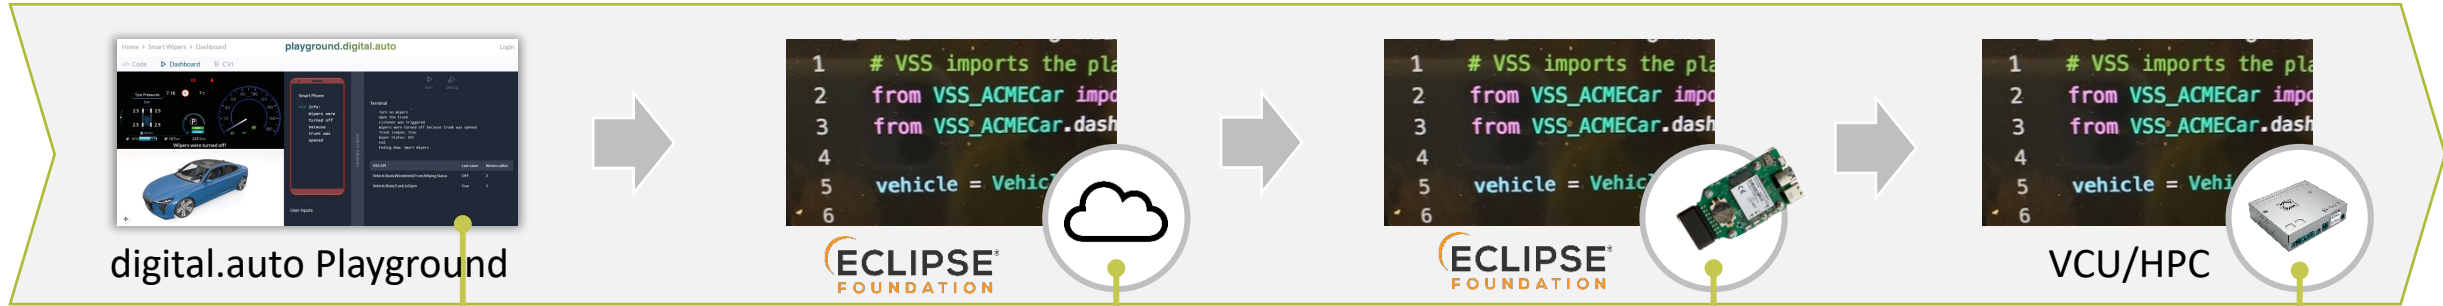

Aligning the value streams

Digital Value Stream