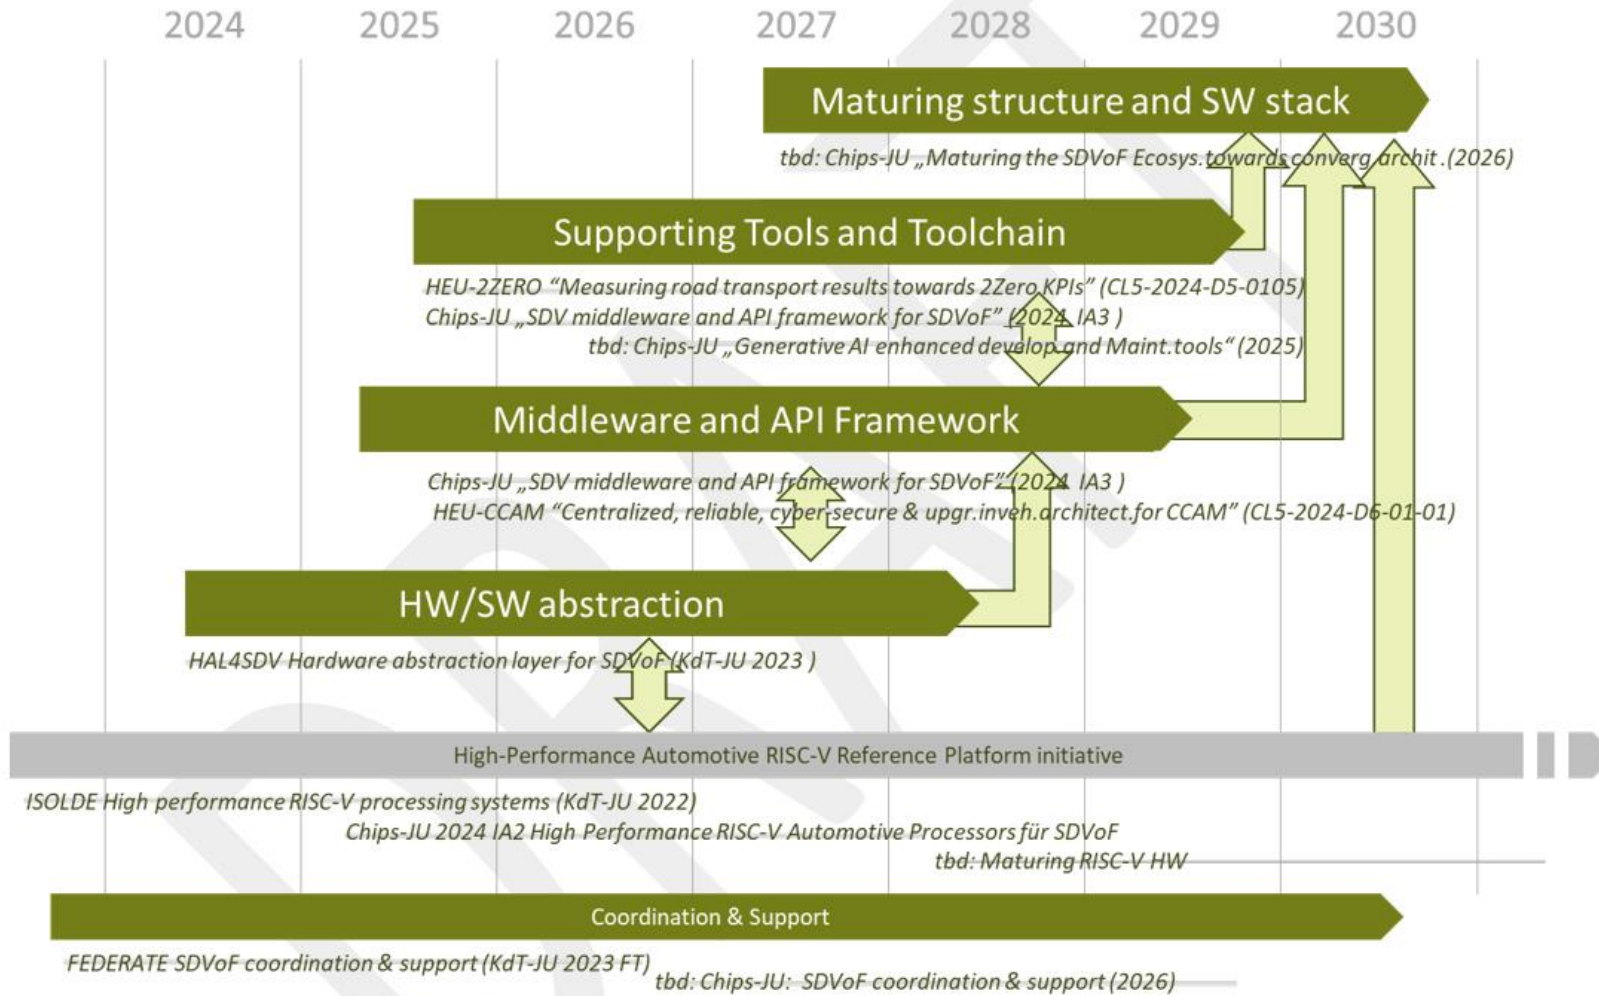

# Alignment between AUTOSAR, COVESA, Eclipse SDV and SOAFEE:

## The SDV ALLIANCE

**COVESA** – define data semantics

**Eclipse SDV** – build an SDV Software ecosystem

**AUTOSAR** – run and connect the mechatronics

**SOAFEE** – cloud-native-on-ARM-focused deployment

(vision on task-split are not necessarily broadly aligned at this point)

# SDVoF Roadmap