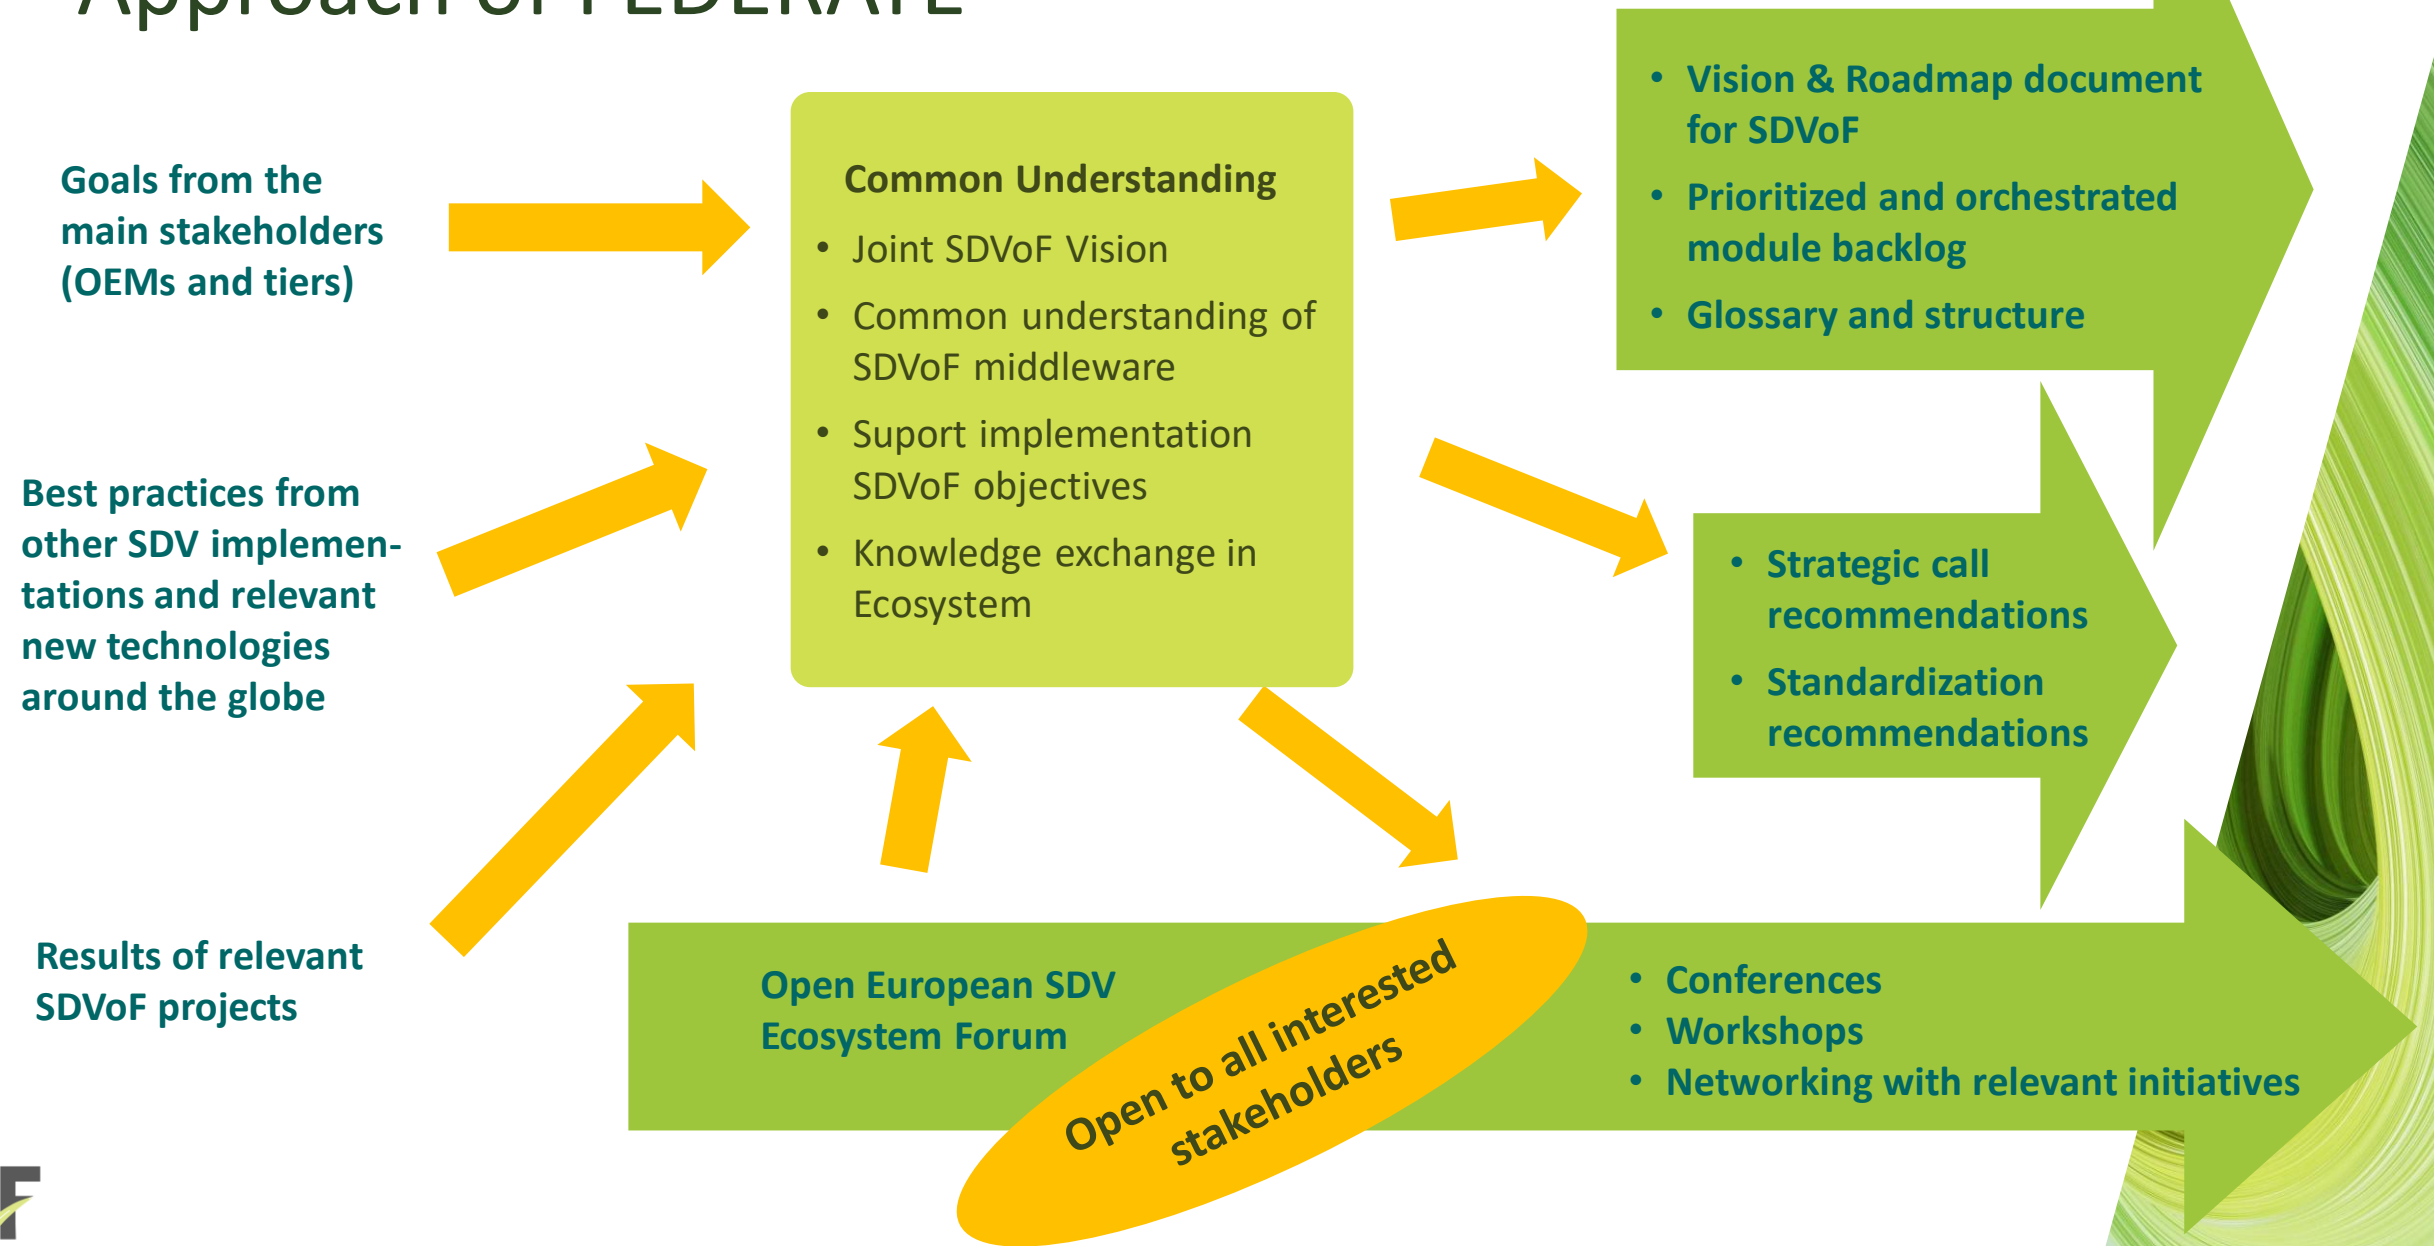

# SDVoF Roadmap

# The principal tasks of FEDERATE

Foster the **collaboration between the SDV stakeholders** (including Chips-JU, CCAM, and 2Zero projects)

Describe the **vision**, and create **glossary** to support collaboration in the SDV of the future

Prepare and maintain a **roadmap** for non-differentiating software Building Blocks for the SDV of the future

Create a **vibrant SDV community** in Europe

Formulate **strategic recommendations** for future initiatives, addressing urgent needs

# Approach of FEDERATE